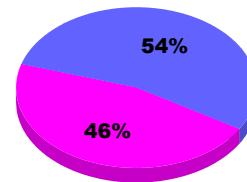

Gender Comparison 2011-2012

Jul/Aug/Sep

Legend: Male (Blue), Female (Magenta)