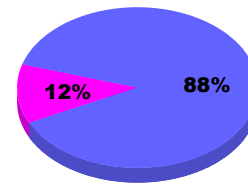

Gender Comparison 2011-2012

Jul/Aug/Sep

Legend: Male (Blue), Female (Magenta)